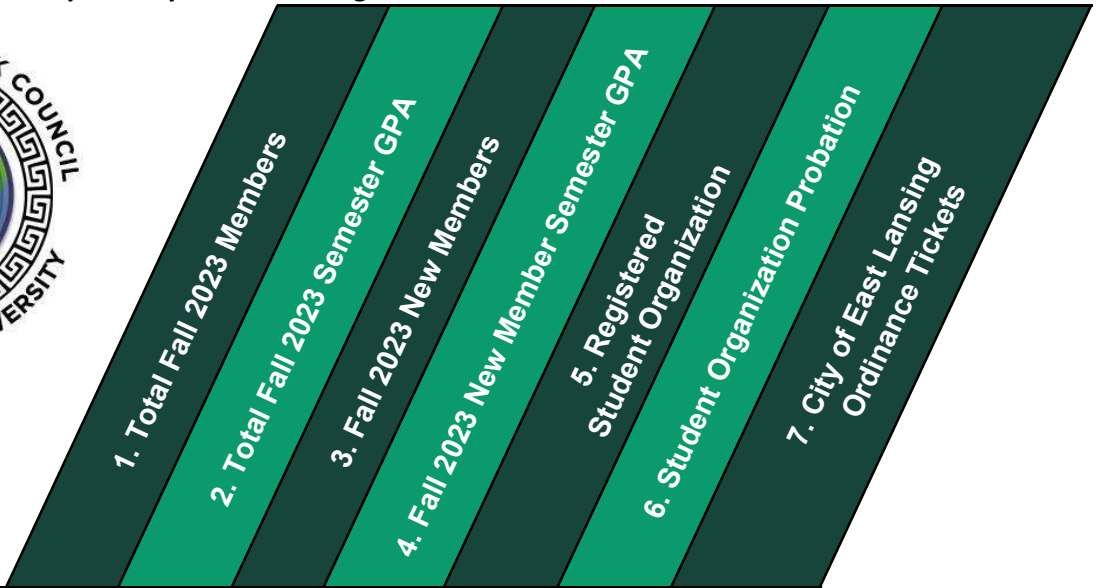

# Fall 2023 Fraternity & Sorority Community Card

Multicultural Greek Council

- 1- Total members reported to Michigan State Fraternity & Sorority Life.
- 2- The Fall 2023 Semester Grade Point Average for each chapter.
- 3- Total number of Fall 2023 New Members. N/A= Under 3 members.
- 4- The Fall 2023 Semester Grade Point Average for New Members.
- 5- Is a Registered Student Organization at Michigan State University. PROB = on RSO probation.
- 6- On Student Organization Probation by MSU/Office of Student Support and Accountability
- 7- City Ordinance tickets shared by the City of East Lansing.